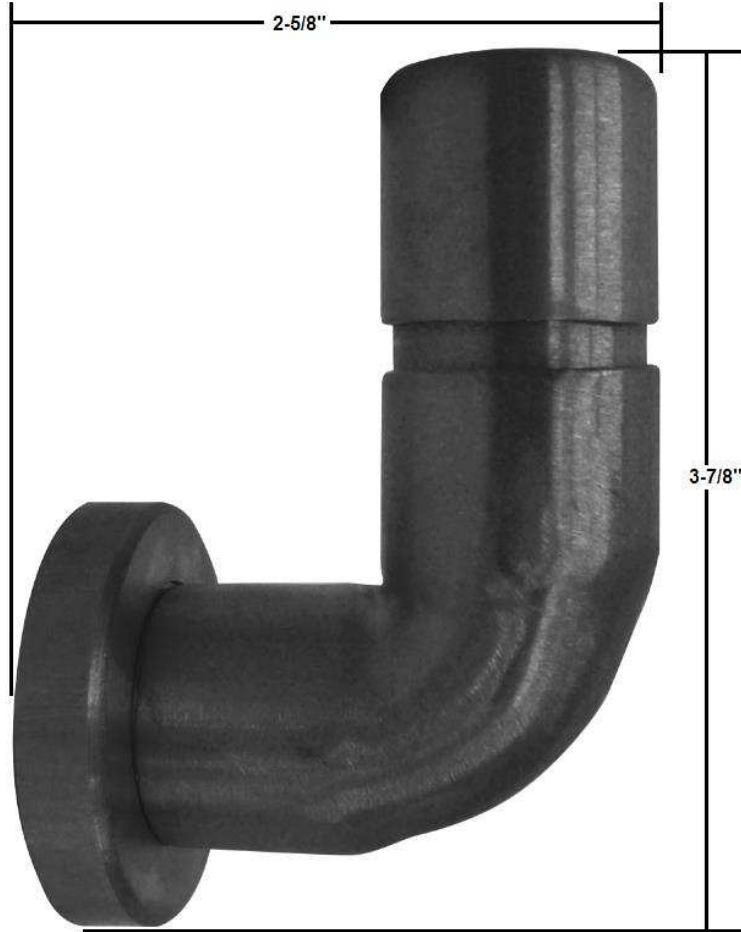

PRODUCT SPECIFICATIONS

Waterbridge Robe Hook
WB-ACC-RH

Jan 2014

- Mounting hardware included
- Custom sizes and finishes available
